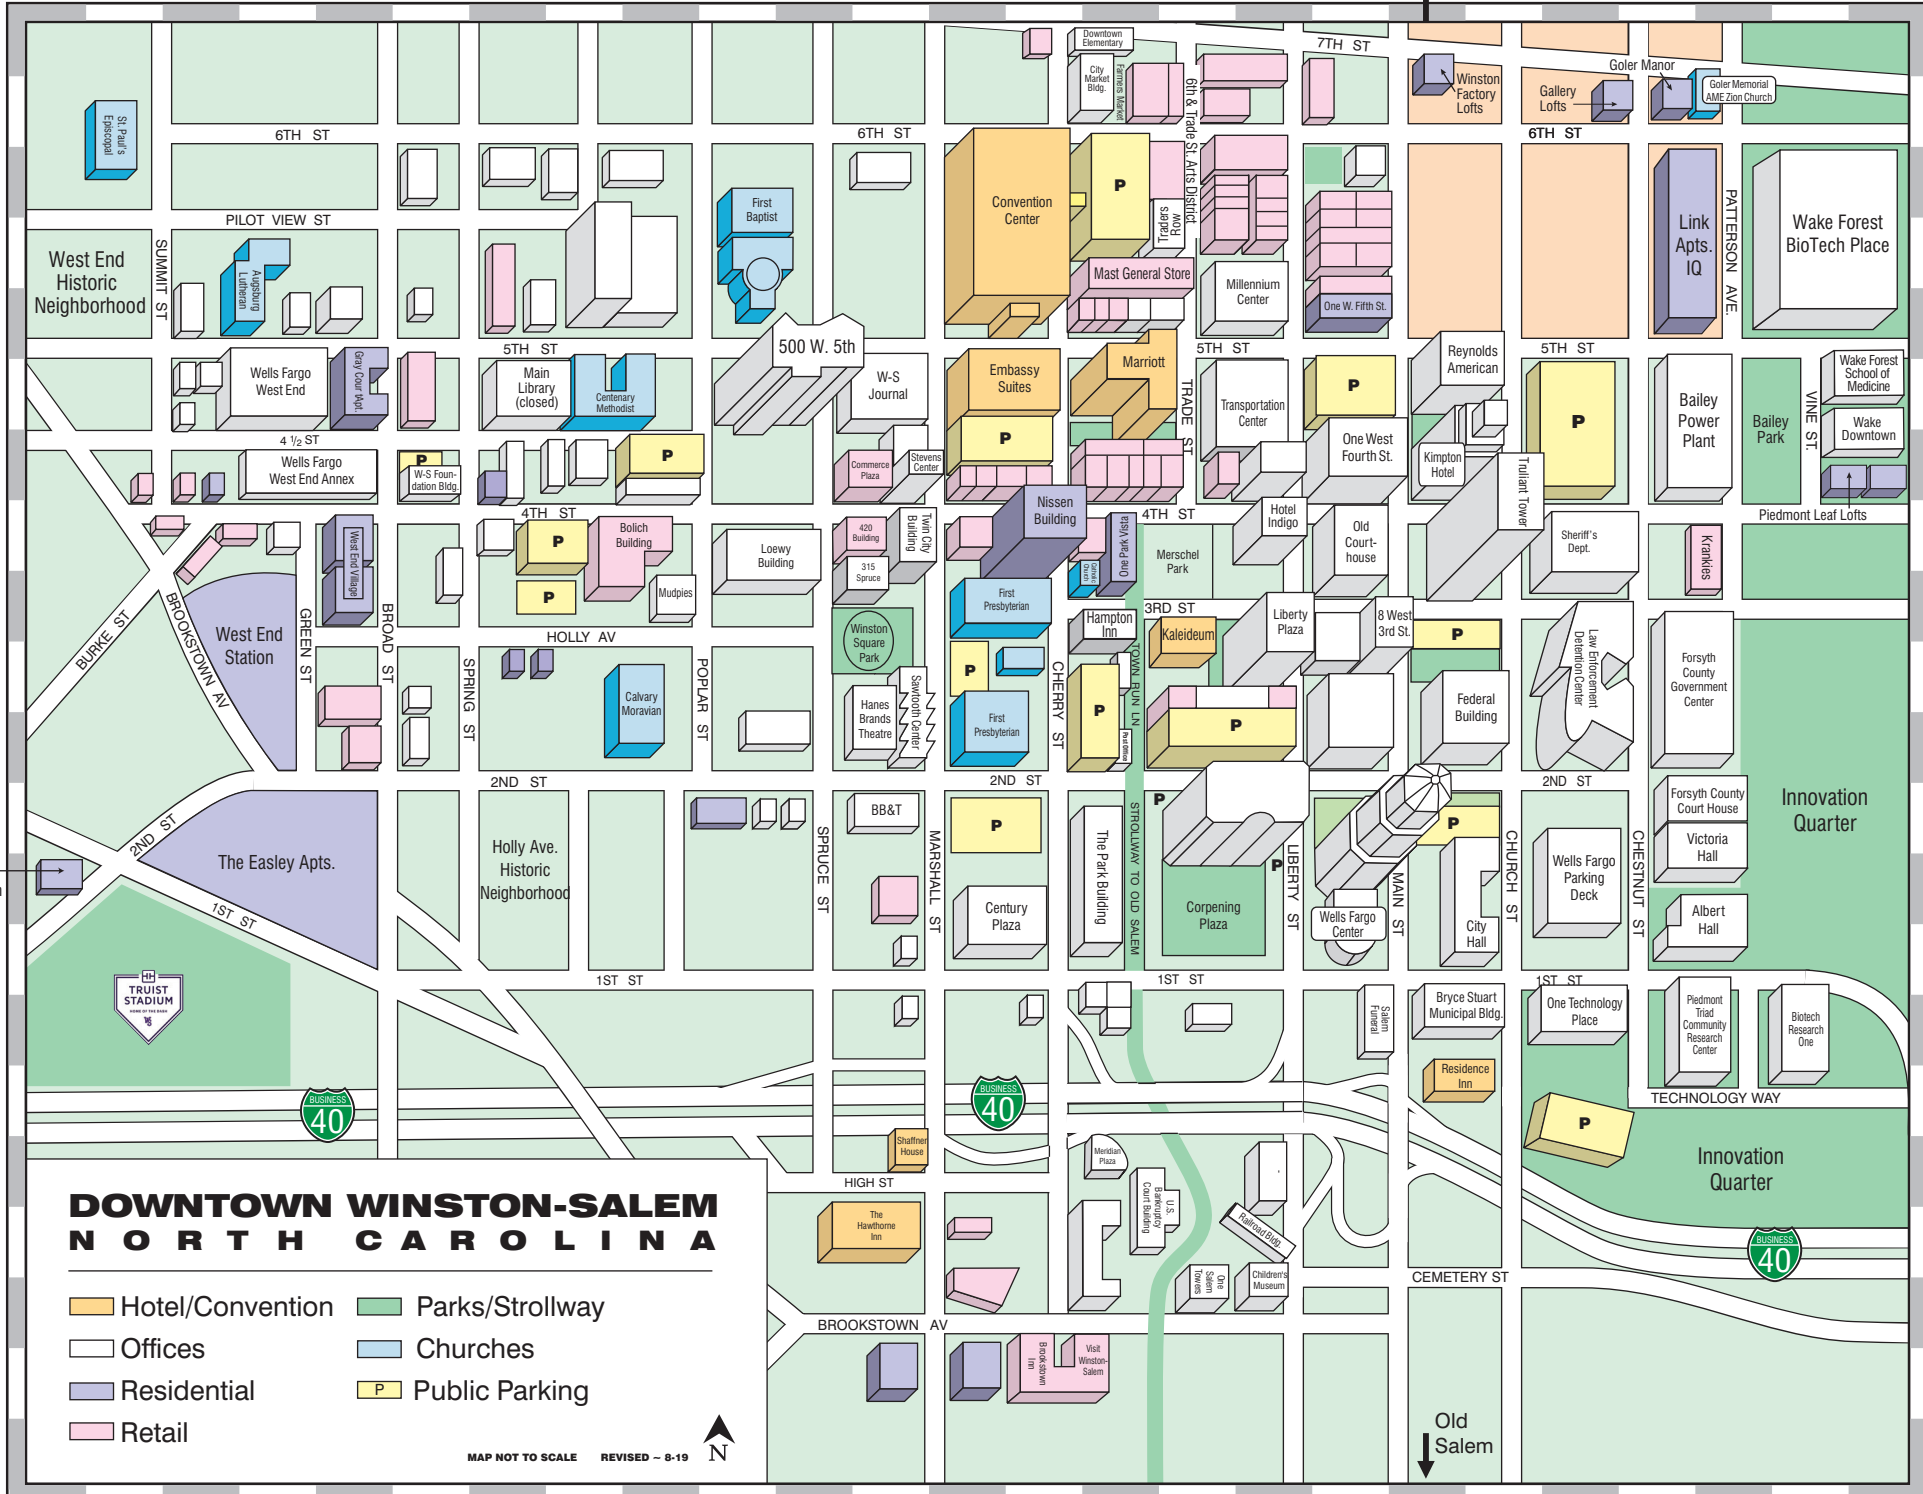

Industry Hill

# DOWNTOWN WINSTON-SALEM NORTH CAROLINA

- Hotel/Convention
- Parks/Strollway
- Offices
- Churches
- Residential
- P Public Parking
- Retail

MAP NOT TO SCALE    REVISED - 8-19   

Link Apts.  
Brookstown

Old Salem